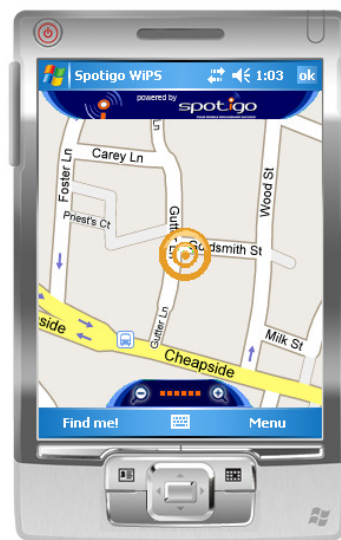

**WiFi-based positioning technology developed by Spotigo achieves accuracy of 5m in London  
*Düsseldorf / London, May 14, 2008***

The German software and service provider Spotigo announced that its WiFi-based Positioning Solution (“WiPS”) has set new standards in positioning accuracy. Spotigo developed a beta version of a real-time location tracking application that can be installed on any WiFi-enabled device. It was tested in London and achieved an accuracy of up to 5m in the city center.

“The results are amazing.”, states Daniel Prümers, CEO of Spotigo, “You see your exact current location without any support by GPS or GSM. And this calculation is done even faster than by conventional positioning technologies.”

Spotigo's WiFi-based positioning technology identifies the user's position on the basis of the received WiFi signal patterns. It is the perfect complement to GPS since it compensates the limitations of satellite-based positioning: Especially in urban areas with high buildings and narrow streets, WiPS usually generates more reliable and more accurate results than GPS. Another important advantage of this new technology is the indoor and 3D functionality. Since it also works perfectly as a standalone positioning solution, Spotigo's WiPS now makes it possible to offer location-aware content on all mobile devices without GPS module. As a B2B company, Spotigo offers WiPS to companies, municipalities and organizations interested in offering high quality location-based services or location-based advertising.